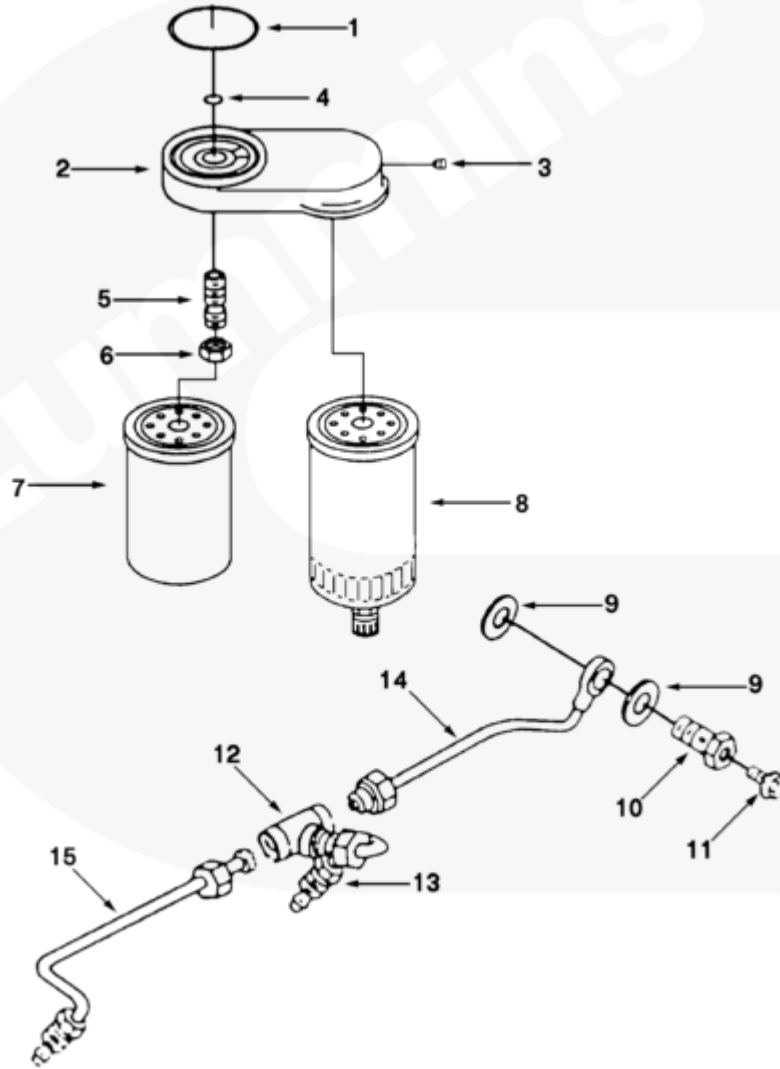

ff911gh

SMALL | MEDIUM | LARGE

Cart	Ref No	Part Number	Part Description	Required	Remarks
View My Cart					
		FF9701	Fuel Filter		Fuel supply tube, from fuel...(More)
					filter head to CAV'S DPA
					type fuel injection pump, "B"
					series 4 & 6 cylinder engines
<input type="checkbox"/>	1	3903546	O-Ring Seal	1	
<input type="checkbox"/>	2	3904362	Fuel Filter Head	1	
<input type="checkbox"/>		3905491	Fuel Filter Head	1	
<input type="checkbox"/>	3	203933	Expansion Plug	1	
	4	3903846	O-Ring Seal	1	

<input type="checkbox"/>					
<input type="checkbox"/>	5	3903845	Filter Head Adapter	1	
<input type="checkbox"/>	6	3903293	Regular Hexagon Jam Nut	1	M16 X 1.50
<input type="checkbox"/>	7	3903640	Fuel Filter	1	
<input type="checkbox"/>	8	3903410	Fuel Filter	1	
<input type="checkbox"/>	9	3903037	Sealing Washer	2	1/2 inch
<input type="checkbox"/>	10	3911446	Banjo Connector Screw	1	M12 X 1.50 X 24.
<input type="checkbox"/>	11	3905403	Captive Washer Cap Screw	1	M6 x 1.00 x 10
		3905432	Fuel Supply Tube	1	
<input type="checkbox"/>	12	3905353	Male Union Tee	1	
<input type="checkbox"/>	13	3905375	Fuel Supply Tube	1	
<input type="checkbox"/>	14	3905364	Fuel Supply Tube	1	
<input type="checkbox"/>	15	3905363	Fuel Supply Tube	1	